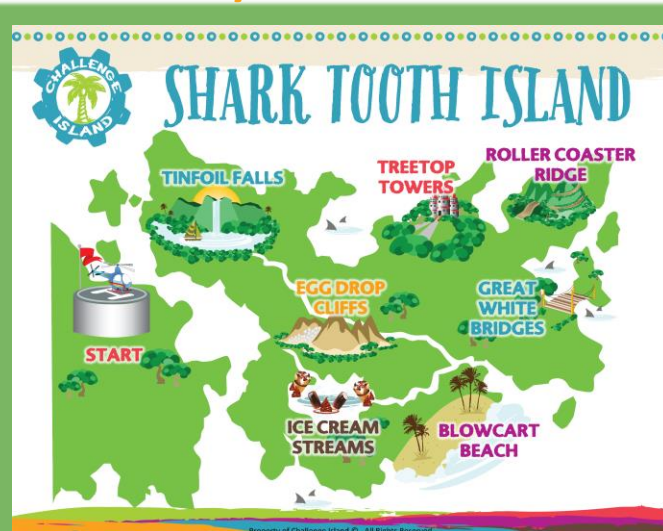

Challenge Island Family Engagement Event

Join us for a Literacy + S.T.E.A.M. Family Adventure!

Challenge Island is hosting a

Family Literacy Engagement Event

At Woodland West!

April 17th

5:00-7:00pm

Join us on an adventure to

Shark Tooth Island's

famous destination, **Great White**

Bridges. Family STEAM Teams will use

creative and critical thinking skills to

design and engineer a truss bridge that

can hold as much weight as possible

without collapsing.

The first 40 families to respond will be

invited to attend. Registration ends

Monday, April 15 at noon.

Each family will also receive a copy of this book to take home!

To register please visit our school website: <https://www.jpschools.org/woodlandwest> or Facebook page and *click the link to fill out the [google form](#)*