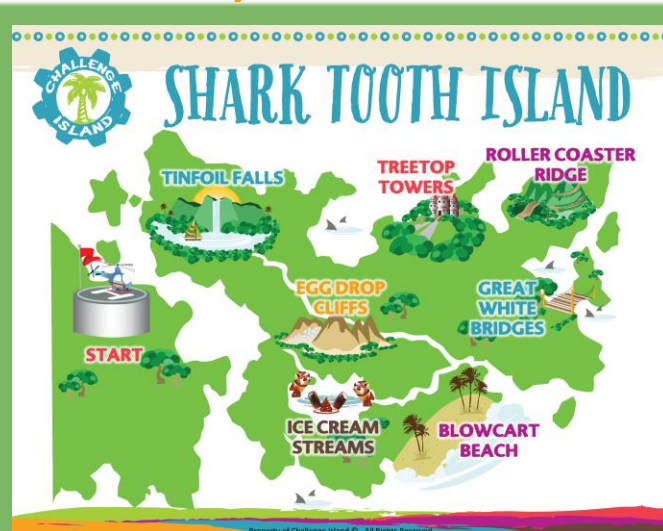

Challenge Island Family Engagement Event

Join us for a Literacy + S.T.E.A.M. Family Adventure!

Challenge Island is hosting a

Family Literacy Engagement Event

At Woodland West!

April 17th

5:30-7:00pm

Join us on an adventure to

Shark Tooth Island's

famous destination, **Great White**

Bridges. Family STEAM Teams will use

creative and critical thinking skills to

design and engineer a truss bridge that

can hold as much weight as possible

without collapsing.

The first 40 families to respond will be

invited to attend. Registration ends

Monday, April 15 at noon.