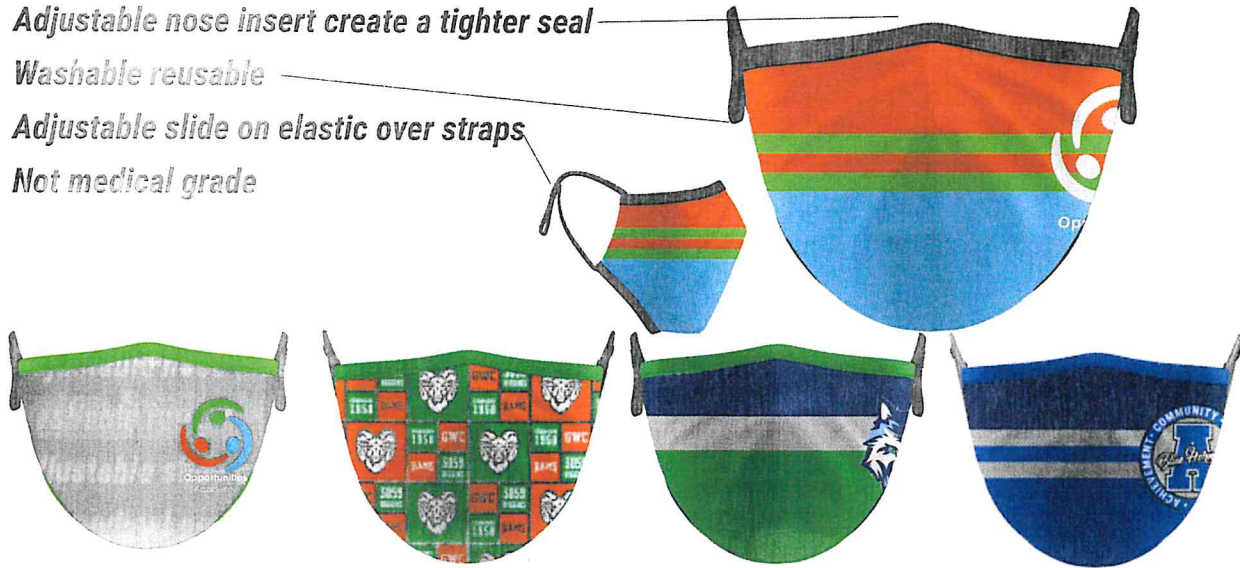

(Art not shown to scale- placement purposes only)

Includes

Adjustable nose insert create a tighter seal

Washable reusable

Adjustable slide on elastic over straps

Not medical grade

-  @NOLAUniforms
-  @ULENOLA
-  @NOLAUniforms