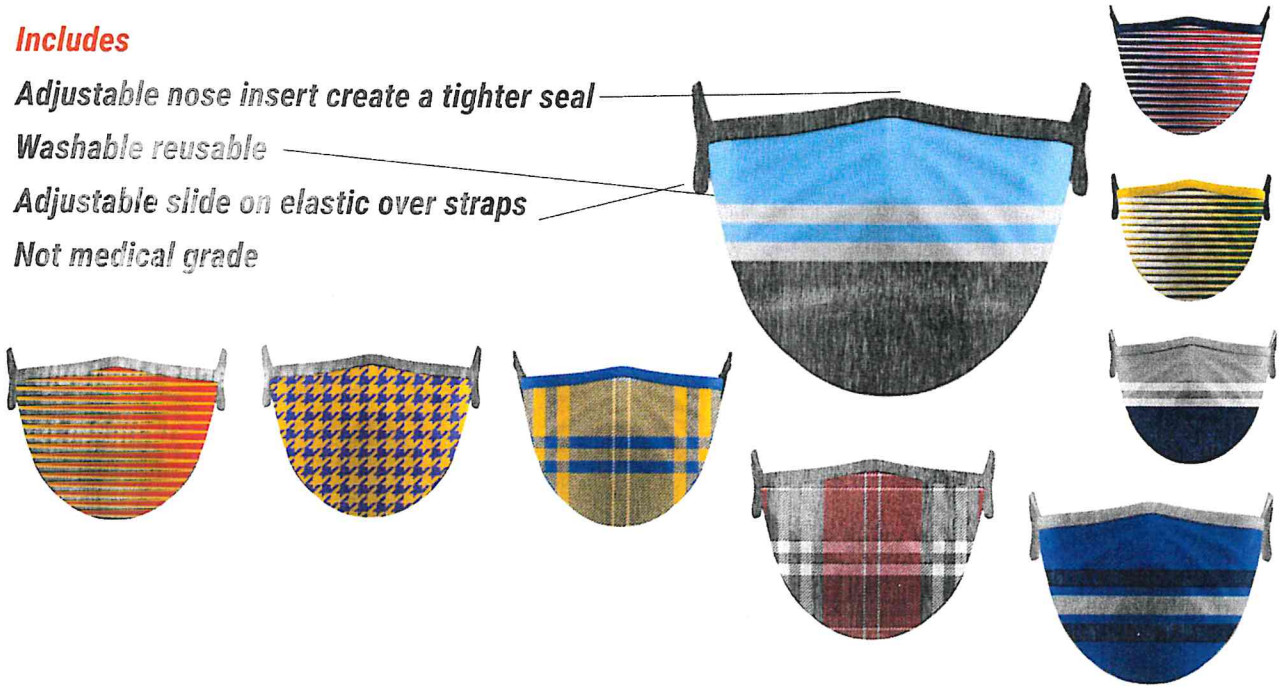

SCHOOL THEMED FACE MASKS

UNIFORMS
BY LOGO EXPRESS

$12.00 (not shown to scale- placement purposes only)

Includes

Adjustable nose insert create a tighter seal

Washable reusable

Adjustable slide on elastic over straps

Not medical grade

- @NOLAUniforms
- @ULENOLA
- @NOLAUniforms

AVAILABLE FOR PURCHASE AT THE FOLLOWING LOCATIONS
109 WALL BLVD GRETNA LA 70056